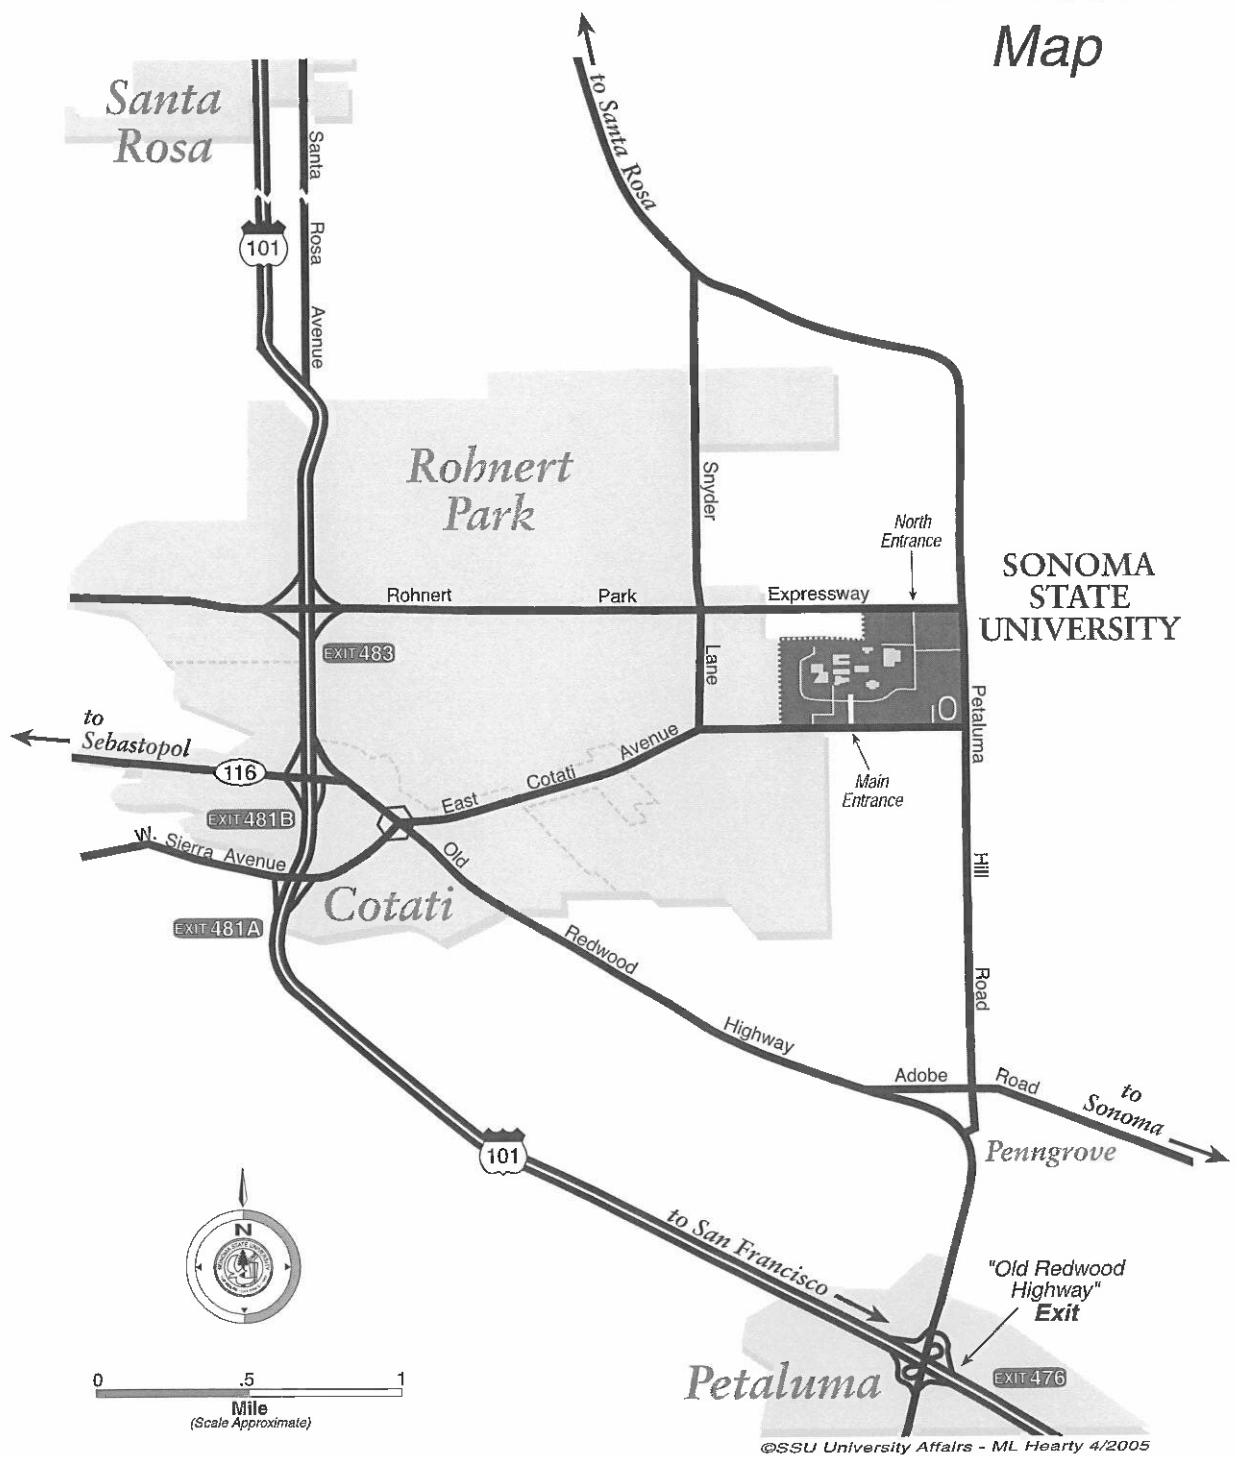

Local Area Map

- 1 Alumni Grove
- 2 Anthropological Studies Center
- 3 Art Building
- 4 Beaujolais Village
- 5 Bookstore
- 6 Pre-Collegiate Programs
- 7 Cabernet Village
- 8 Carson Hall
- 9 Charlie Brown's Cafés
- 10 Children's School
- 11 Cooperage
- 12 Darwin Hall
- 13 Environmental Technology Center
- 14 Facilities Services
- 15 Fieldhouse
- 16 Green Music Center
- 17 Gymnasium
- 18 Holocaust & Genocide Memorial Grove
- 19 International Hall
- 20 Ives Hall
- 21 Lakes
- 22 Library (Shulz Info Center)
- 23 Nichols Hall
- 24 Observatory
- 25 Parking & Information Center
- 26 Person Theatre
- 27 University Police
- 28 Cabernet Village
- 29 Cabernet Village
- 30 Sauvignon Village
- 31 Schroeder Hall
- 32 Shulz Information Center
- 33 Stevenson Hall
- 34 Student Center
- 35 Student Health Center
- 36 Toast
- 37 Tuscany Village
- 38 Vietnam Veterans' Memorial
- 39 Verdort Village
- 40 Weill Hall
- 41 Wine Spectator Learning Center
- 42 Zinfandel Village

- 9 Dining
- 9 Charlie Brown's Cafés
- 27 Prelude
- 36 Toast
- 34 Inside Student Center
- 31 Lobo's Pizza & Pub
- 40 Overlook
- 22 The Kitchens
- 26 Weyden + Brewster
- 41 SIP
- 41 Inside Wine Spectator Learning Center
- Stomping Grounds
- Memorials
- 18 Holocaust & Genocide Memorial Grove
- 38 Vietnam Veterans' Memorial

PETALUMA HILL ROAD