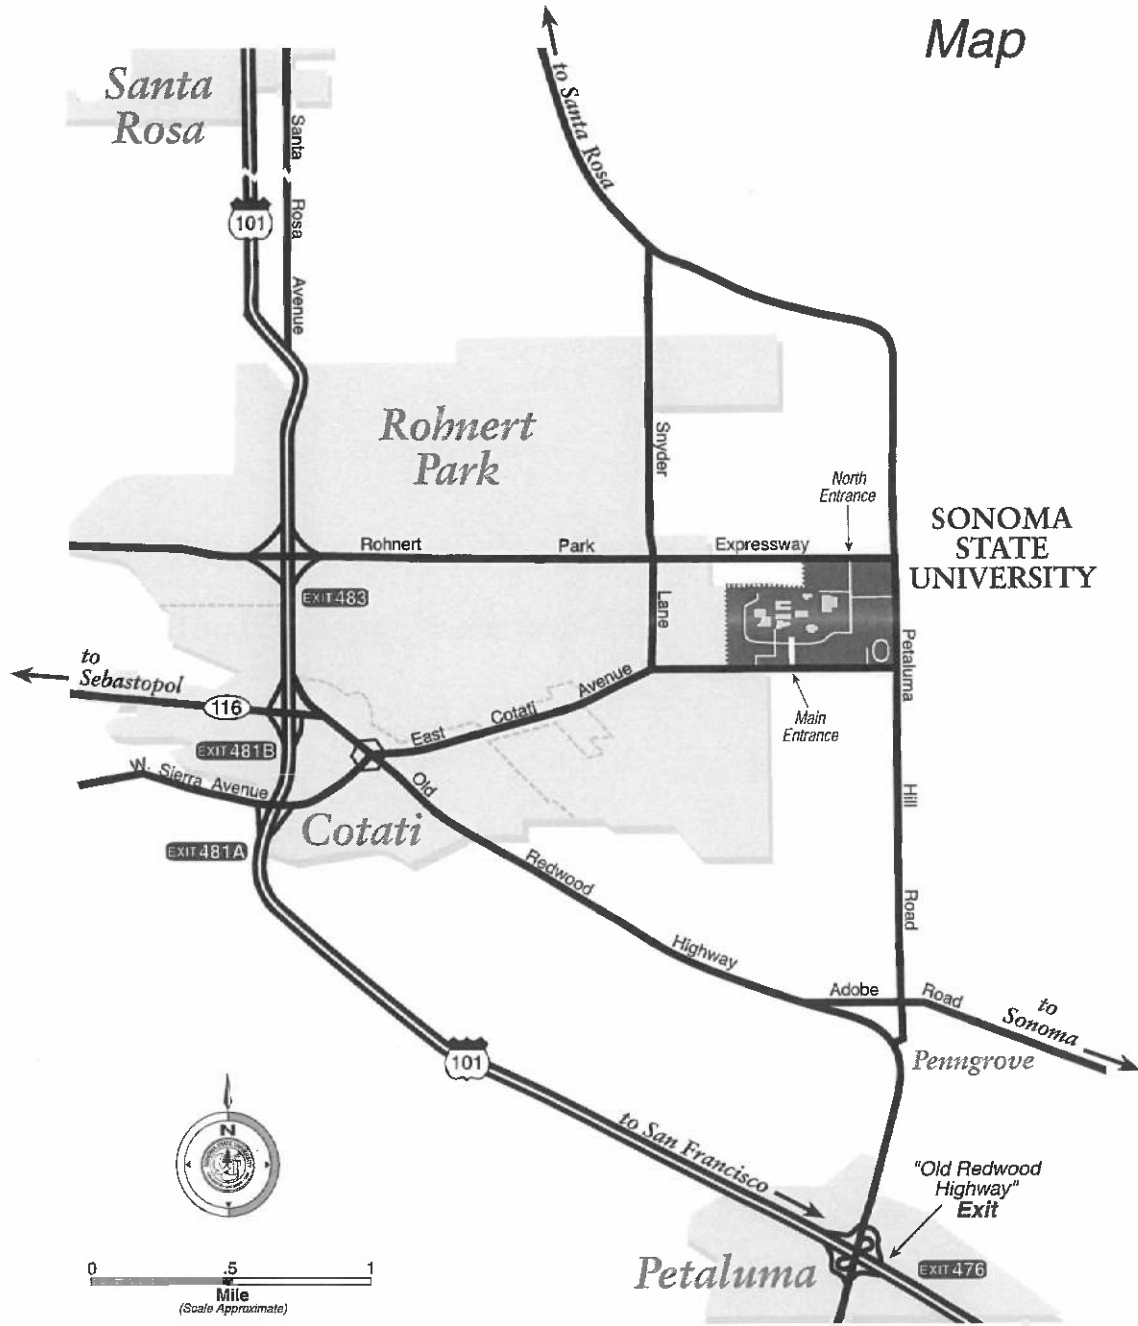

*Local Area
Map*

Campus Map

- 1 Alumni Grove
- 2 Anthropological Studies Center
- 3 Art Building
- 4 Beaujolais Village
- 5 Bookstore
- 6 Pre-Collegiate Programs
- 7 Cabernet Village
- 8 Bldg 17A / CAPS
- 9 Salazar Hall
- 10 Sauvignon Village
- 11 Chalk Hill
- 12 Charlie Brown's Café
- 13 Children's School
- 14 Coopersage
- 15 Darwin Hall
- 16 Environmental Technology Center
- 17 Facilities Services
- 18 Fieldhouse
- 19 Green Music Center
- 20 Holocaust & Genocide Memorial Grove
- 21 International Hall
- 22 Ives Hall
- 23 Nichols Hall
- 24 Observatory
- 25 Parking & Information Center
- 26 Person Theatre
- 27 University Police
- 28 Prelude
- 29 Recreation Center
- 30 Salazar Hall
- 31 Sauvignon Village
- 32 Schroeder Hall
- 33 Shulz Information Center
- 34 Stevenson Hall
- 35 Student Center
- 36 Student Health Center
- 37 Technology High School (Salazar Hall)
- 38 Toast
- 39 Tuscany Village
- 40 Vietnam Veterans' Memorial
- 41 Verdot Village
- 42 Well Hall
- 43 Wine Spectator Learning Center
- 44 Zinfandel Village
- 45 Dining
- 46 Charlie Brown's Café
- 47 Prelude
- 48 Toast
- 49 Inside Student Center
- 50 Lobo's Pizza & Pub
- 51 Overlook
- 52 The Kitchens
- 53 Weyden + Brewster
- 54 SIP
- 55 Inside Wine Spectator Learning Center
- 56 Stomping Grounds
- 57 Memorials
- 58 Holocaust & Genocide Memorial Grove
- 59 Vietnam Veterans' Memorial
- 60 University Police (707-544-4444)
- 61 Bus Stop
- 62 Campus Tours (Salazar Hall)
- 63 Technology High School (Salazar Hall)
- 64 Lot A - Lot O General/Reserved Parking Lots
- 65 R1 - R12 Residence Hall Parking Lots
- 66 M Parking Permit Machine

CAMPUS INSERT MAP

DONALD & MAUREEN GREEN MUSIC CENTER

PETALUMA HILL ROAD

ROHNERT PARK EXPRESSWAY

HWY 101 ENTRANCE

PARKING INFORMATION

PARKING

PARKING