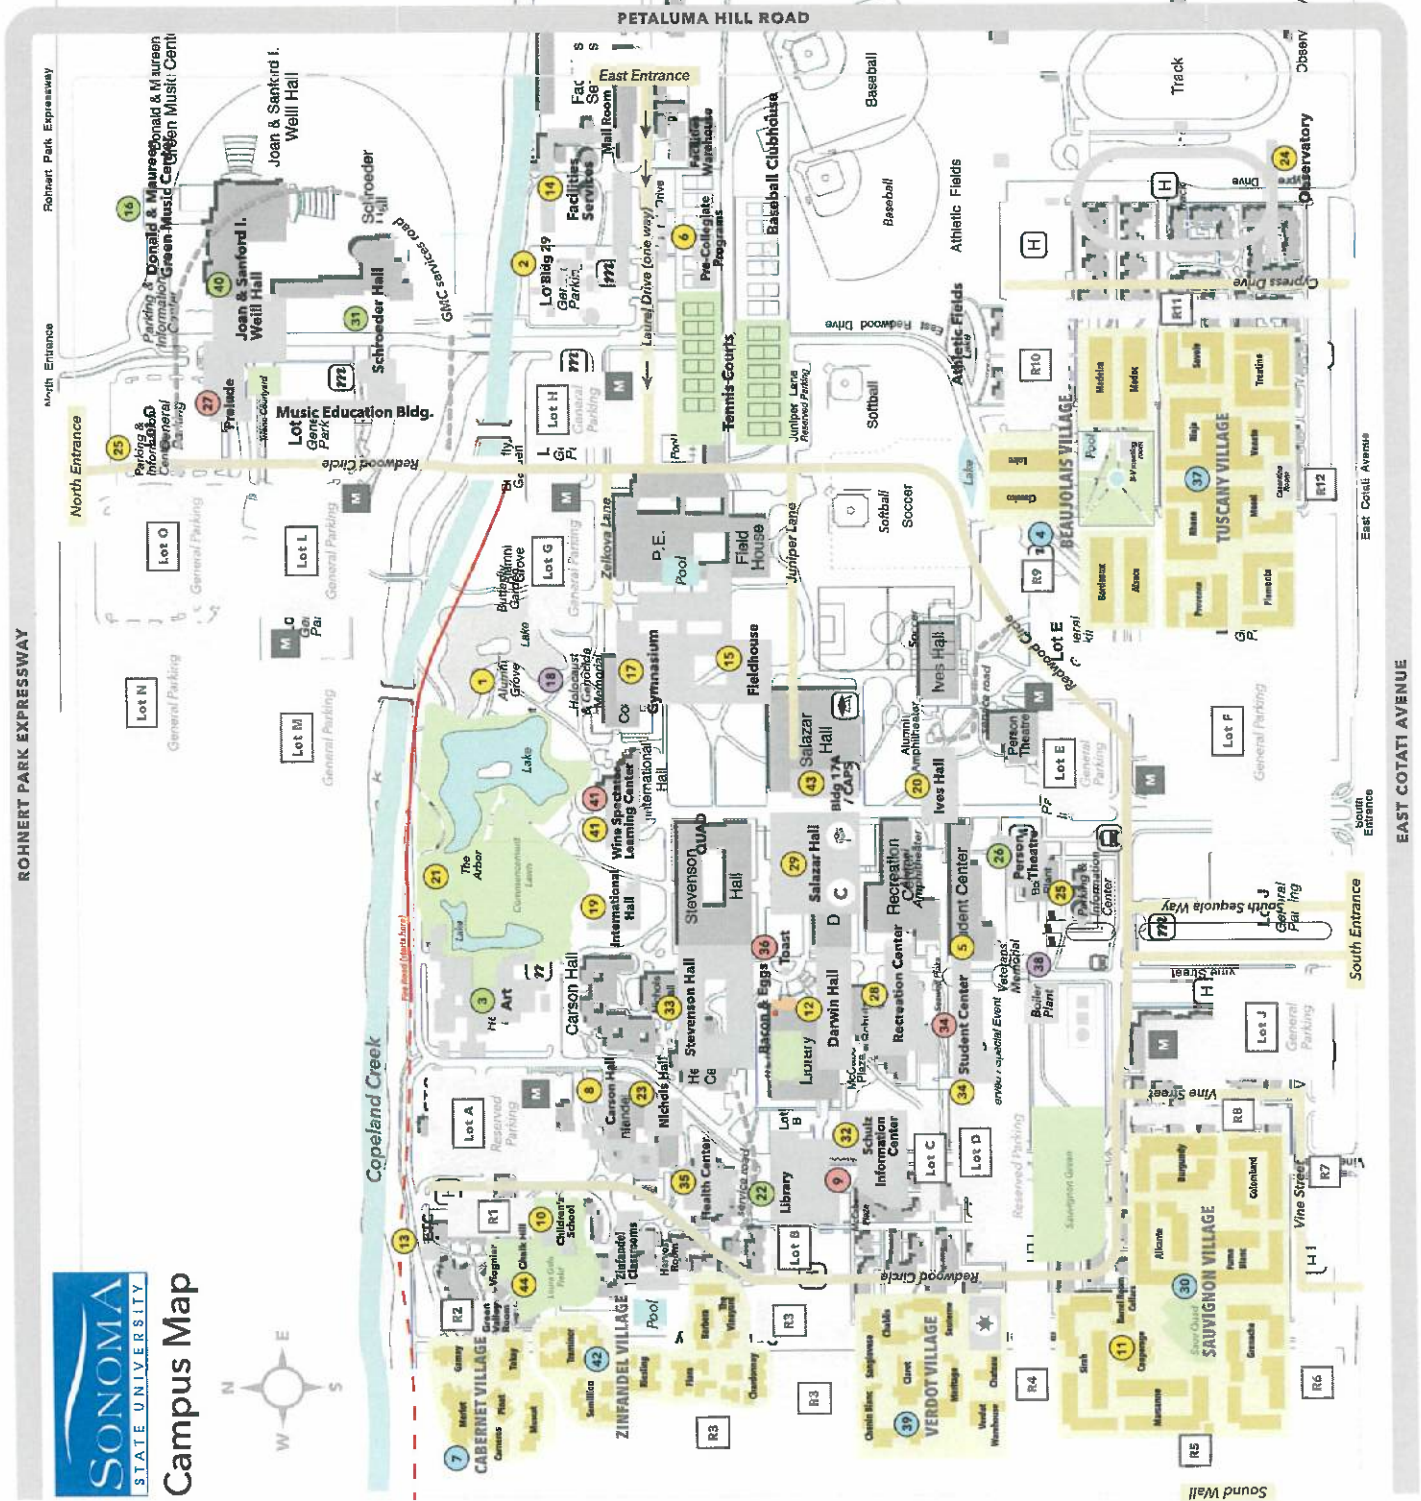

*Local Area
Map*

Campus Map

- 1 Alumni Grove
- 2 Anthropological Studies Center
- 3 Art Building
- 4 Beaujolais Village
- 5 Bookstore
- 6 Pre-Collegiate Programs
- 7 Cabernet Village
- 8 Bldg 17A / CAPS
- 9 Salazar Hall
- 10 Sauvignon Village
- 11 Chalk Hill
- 12 Charlie Brown's Café
- 13 Children's School
- 14 Coopersage
- 15 Darwin Hall
- 16 Environmental Technology Center
- 17 Facilities Services
- 18 Fieldhouse
- 19 Green Music Center
- 20 Holocaust & Genocide Memorial Grove
- 21 International Hall
- 22 Ives Hall
- 23 Nichols Hall
- 24 Observatory
- 25 Parking & Information Center
- 26 Person Theatre
- 27 University Police
- 28 Prelude
- 29 Recreation Center
- 30 Salazar Hall
- 31 Sauvignon Village
- 32 Schroeder Hall
- 33 Shulz Information Center
- 34 Stevenson Hall
- 35 Student Center
- 36 Student Health Center
- 37 Technology High School (Salazar Hall)
- 38 Toast
- 39 Tuscany Village
- 40 Vietnam Veterans' Memorial
- 41 Verdot Village
- 42 Well Hall
- 43 Wine Spectator Learning Center
- 44 Zinfandel Village
- 45 Dining
- 46 Charlie Brown's Café
- 47 Prelude
- 48 Toast
- 49 Inside Student Center
- 50 Lobo's Pizza & Pub
- 51 Overlook
- 52 The Kitchens
- 53 Weyden + Brewster
- 54 SIP
- 55 Inside Wine Spectator Learning Center
- 56 Stomping Grounds
- 57 Memorials
- 58 Holocaust & Genocide Memorial Grove
- 59 Vietnam Veterans' Memorial
- 60 University Police (707-544-4444)
- 61 Bus Stop
- 62 Campus Tours (Salazar Hall)
- 63 Technology High School (Salazar Hall)
- 64 Lot A - Lot O General/Reserved Parking Lots
- 65 R1 - R12 Residence Hall Parking Lots
- 66 M Parking Permit Machine

CAMPUS INSERT MAP

DONALD & MAUREEN GREEN MUSIC CENTER

PETALUMA HILL ROAD

ROHNERT PARK EXPRESSWAY

HWY 101 ENTRANCE

PARKING INFORMATION

PARKING

PARKING

Prelude
Restaurant

Prelude
Bar

PERFORMERS
ACCESSIBLE
ENTRANCE SEE
MUSIC LEADER
DRAWINGS FOR
SERVICES

PERFORMERS
ACCESSIBLE
PARKING STALLS
SEE MUSIC LEADER
DRAWINGS FOR
SERVICES AND STRIPS

Artist/Staff
Entrance