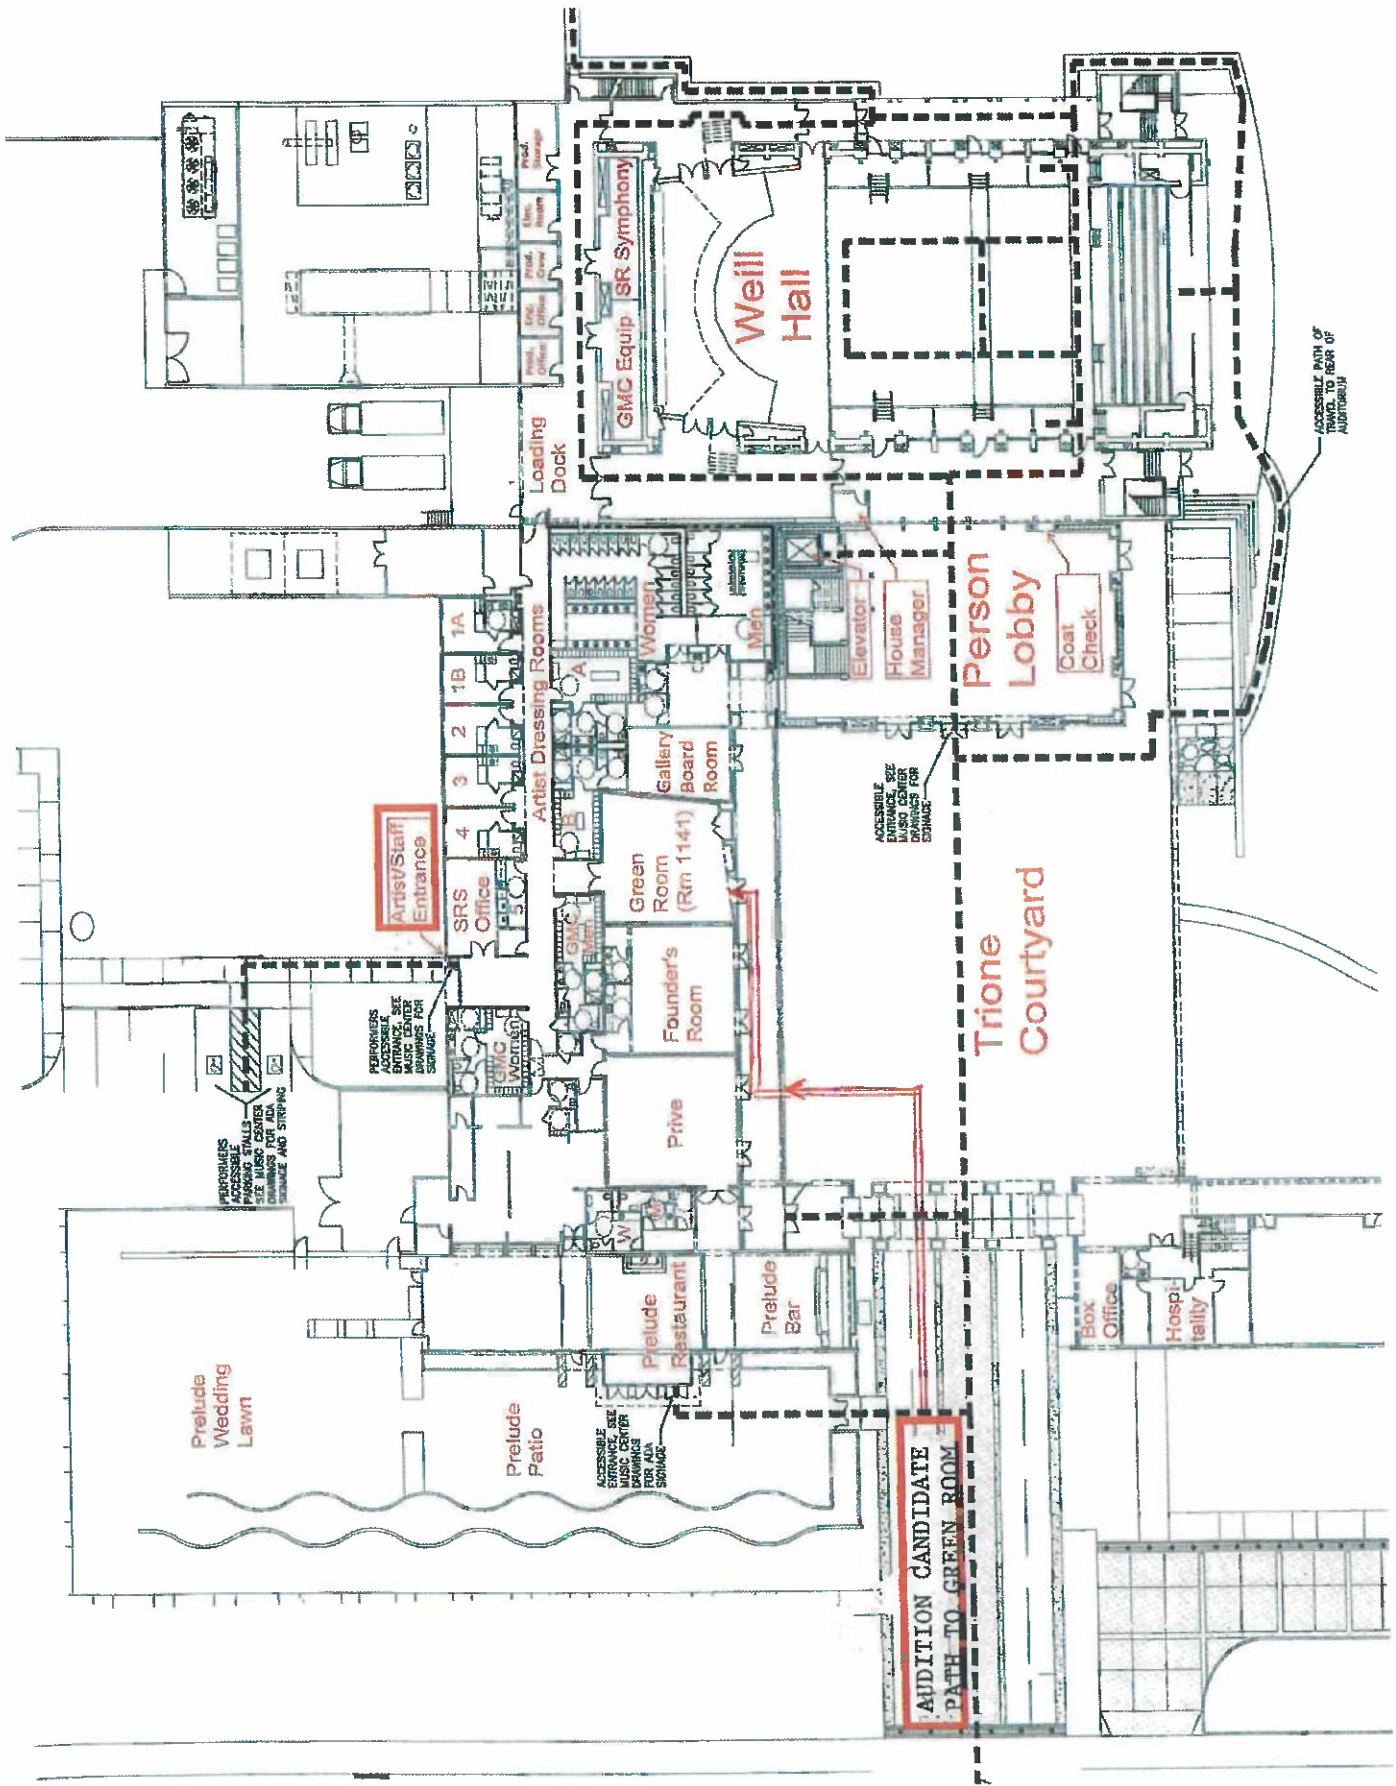

Prelude
Wedding
Lawn

Prelude
Patio

Prelude
Restaurant

Prelude
Bar

Artist/Staff
Entrance

SRS
Office

Artist Dressing Rooms
1A
1B
2
3
4

Green
Room
Room
(Rm 1141)

Founder's
Room

Prive

Gallery
Board
Room

Women

Men

GMC Equip SR Symphony

Weill
Hall

Person
Lobby

Elevator

House
Manager

Coat
Check

Trione
Courtyard

AUDITION CANDIDATE
PATH TO GREEN ROOM

ACCESSIBLE PATH OF
TRAVEL TO REAR OF
AUDITORIUM